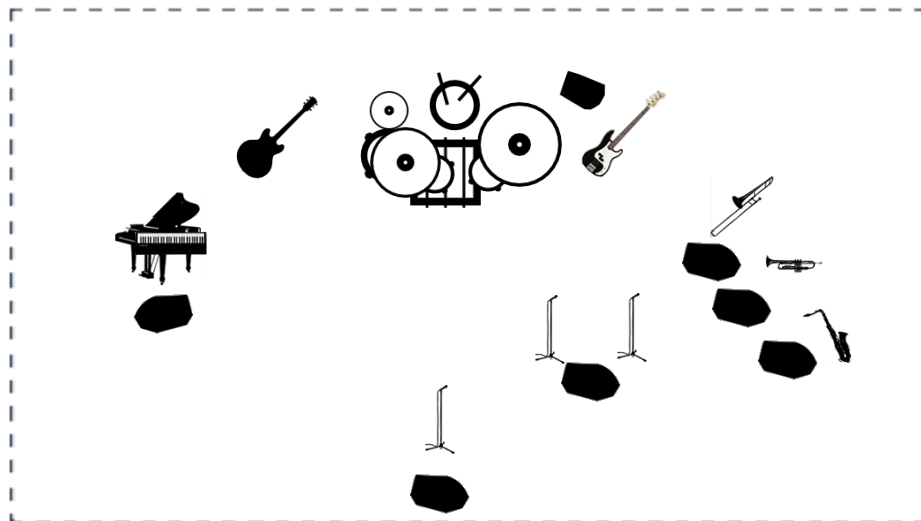

# The Songbird Orchestra -Tribute to Ray Charles-

## Channels List

	Instrument	Microphone	Effects (optional)	Comments
1	Bass Drum	Shure Beta52		
2	Snare Drum	Shure SM57		
3	Hi-hat	Shure SM57		
4	Tom	Sennheiser E604		
5	Tom	Sennheiser E604		
6	Floor tom	Shure SM57		
7	Ride	AKG C414		
8	Crash	AKG C414		
9	Lucille (Gibson)	Shure SM57		
10	Bass	DI - Línea		
11	Piano	AKG C414		
12	Keys	Shure SM57		
13	Saxo	Audio Technica M350		
14	Trumpet	Audio Technica M350		
15	Trombone	Audio Technica M350		
16	Vocals	Shure SM58		
17	Vocals	Shure SM58		
18	Vocals	Shure SM58		